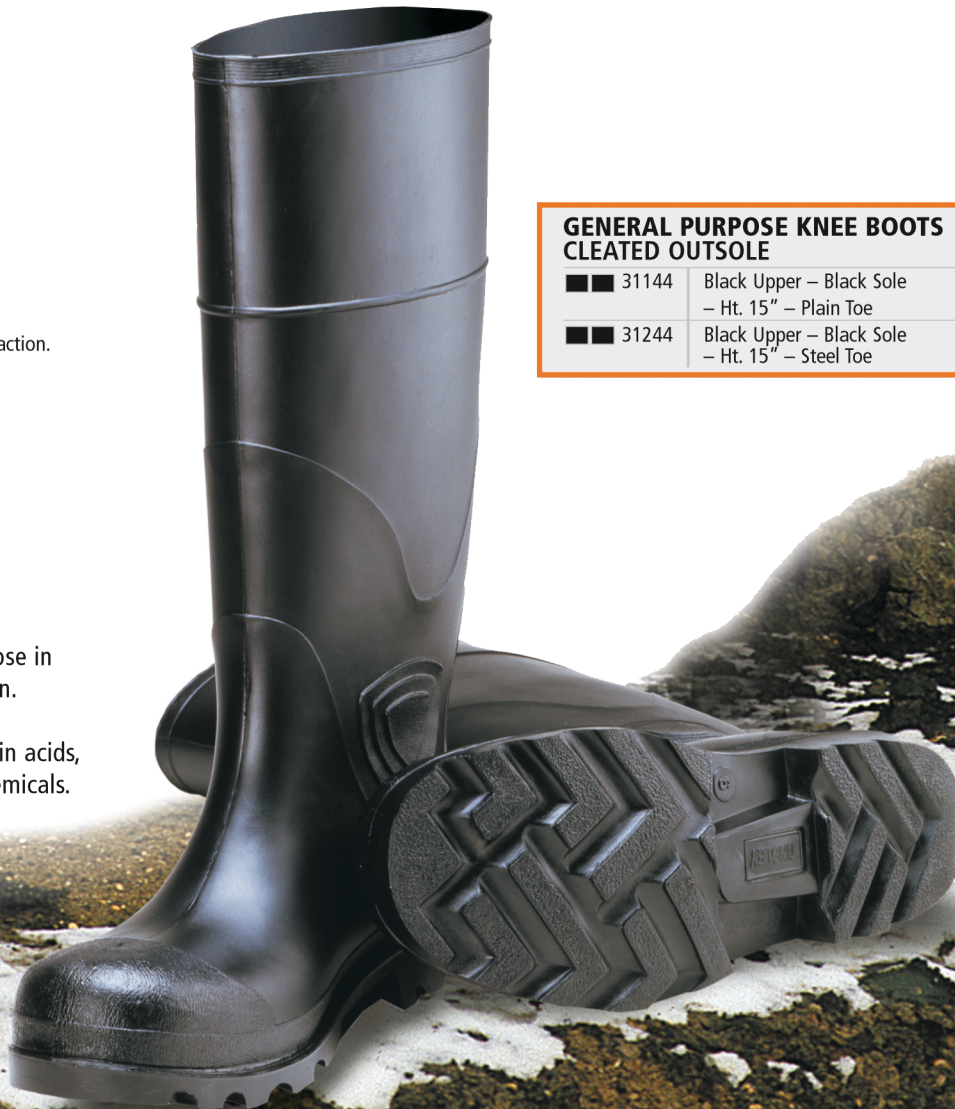

Cleated Outsole:

Spits out debris for great traction.

Ideal Applications: General purpose in Agriculture, Industry, and Construction.

Chemical Resistance: Fats, certain acids, hydrocarbons, caustics, and other chemicals.

**GENERAL PURPOSE KNEE BOOTS
CLEATED OUTSOLE**

■ ■ 31144	Black Upper – Black Sole – Ht. 15" – Plain Toe	3 – 14
■ ■ 31244	Black Upper – Black Sole – Ht. 15" – Steel Toe	4 – 14